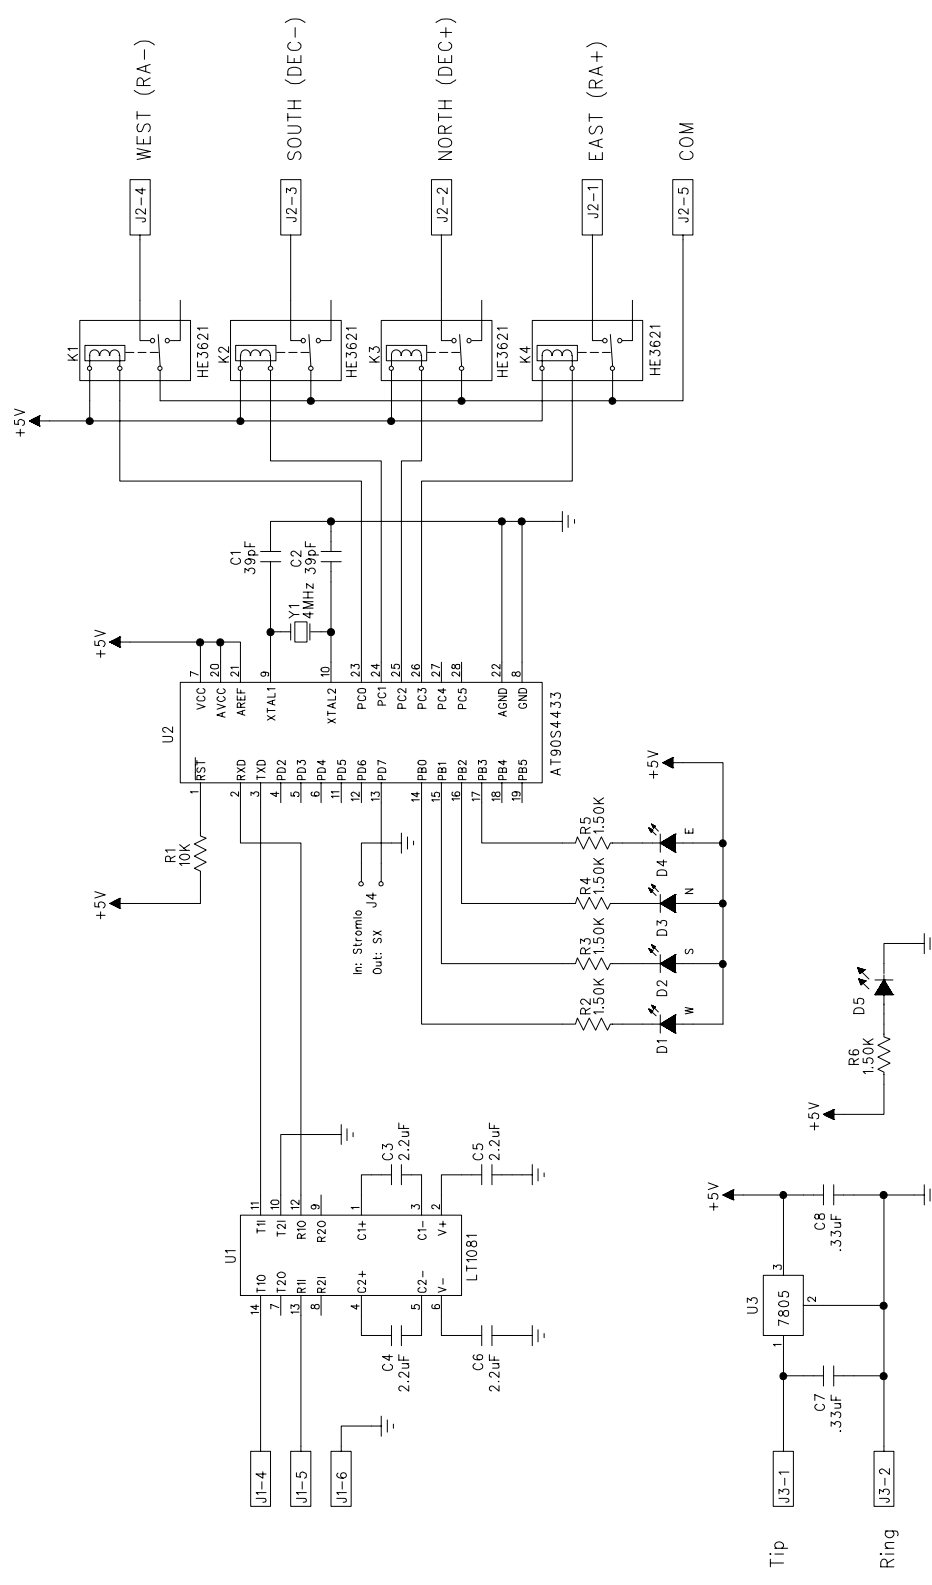

REVISION RECORD	
LTR	DATE

COMPANY: Cloudbait Observatory	
TITLE: Relay Guider	
DRAWN: CLP	DATE: 2003.09.21
CHECKED:	DATE:
QUALITY CONTROL:	DATE:
RELEASED:	DATE:
CODE: C	SIZE: C
DRAWING NO:	REV: B
SCALE: 1 OF 1	SHEET: 1 OF 1

D

C

B

A

D

C

B

A